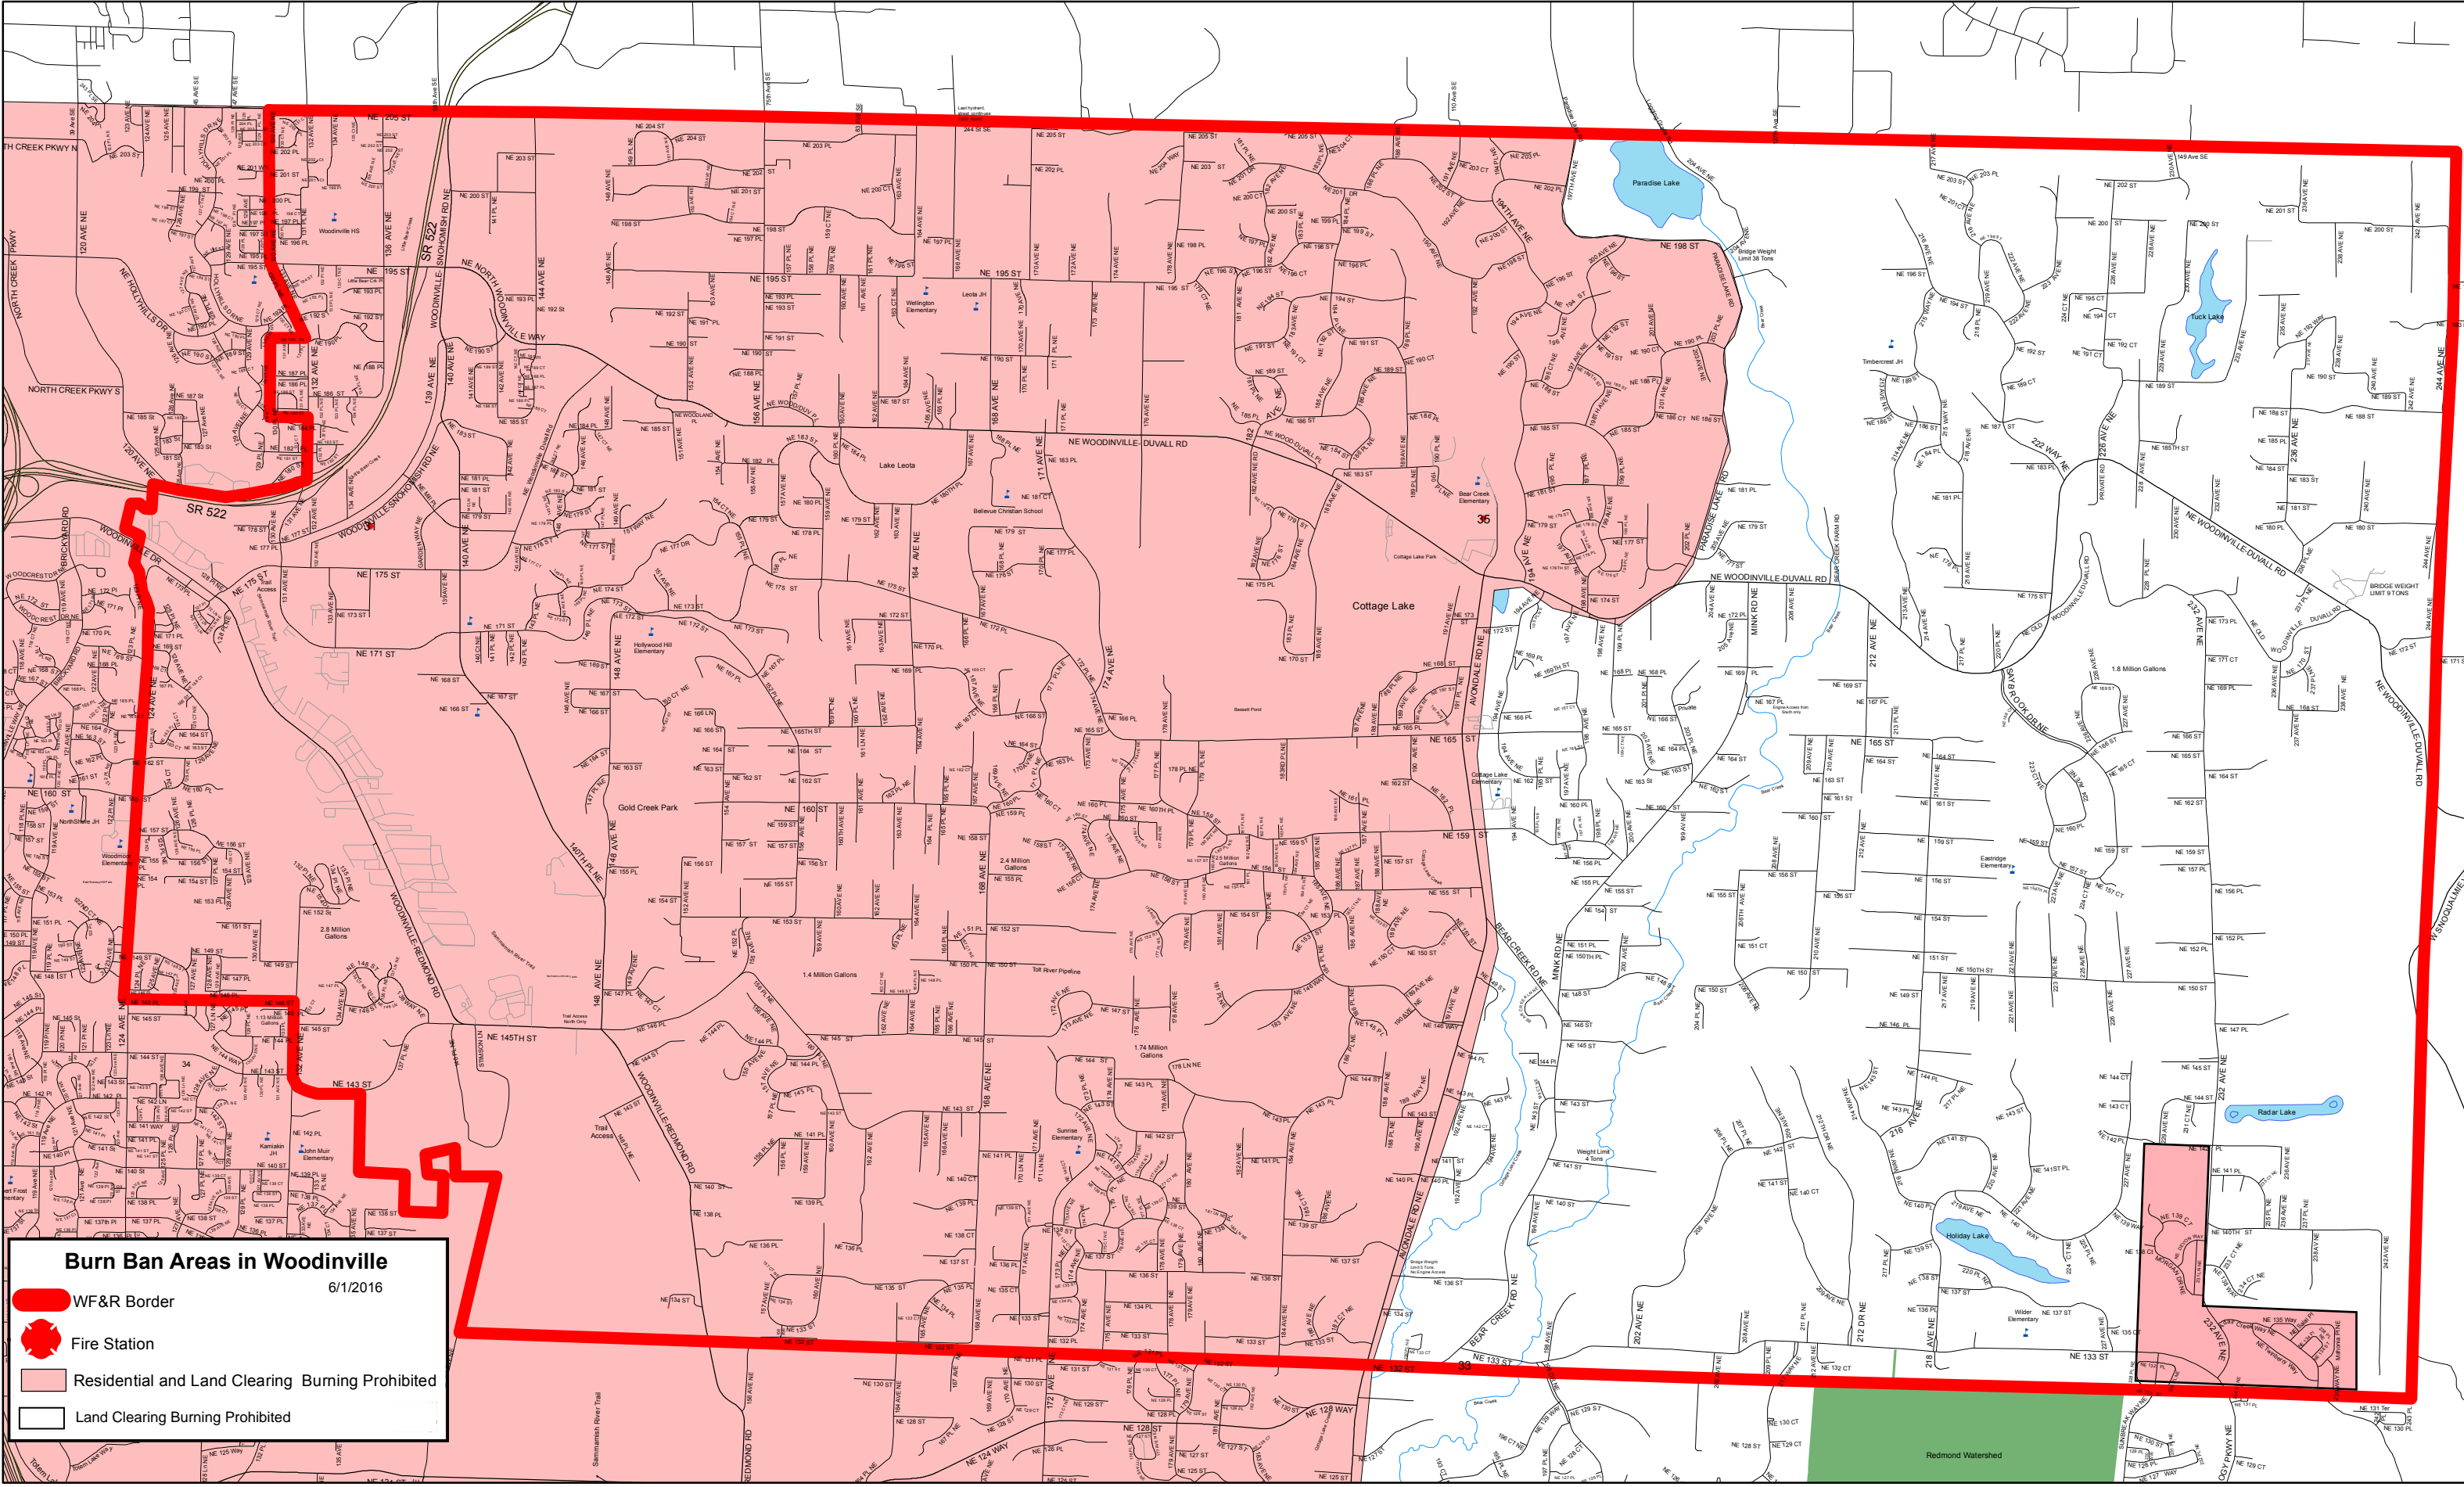

# Woodinville Fire & Rescue

**Burn Ban Areas in Woodinville**  
6/1/2016

-  WF&R Border
-  Fire Station
-  Residential and Land Clearing Burning Prohibited
-  Land Clearing Burning Prohibited

Redmond Watershed